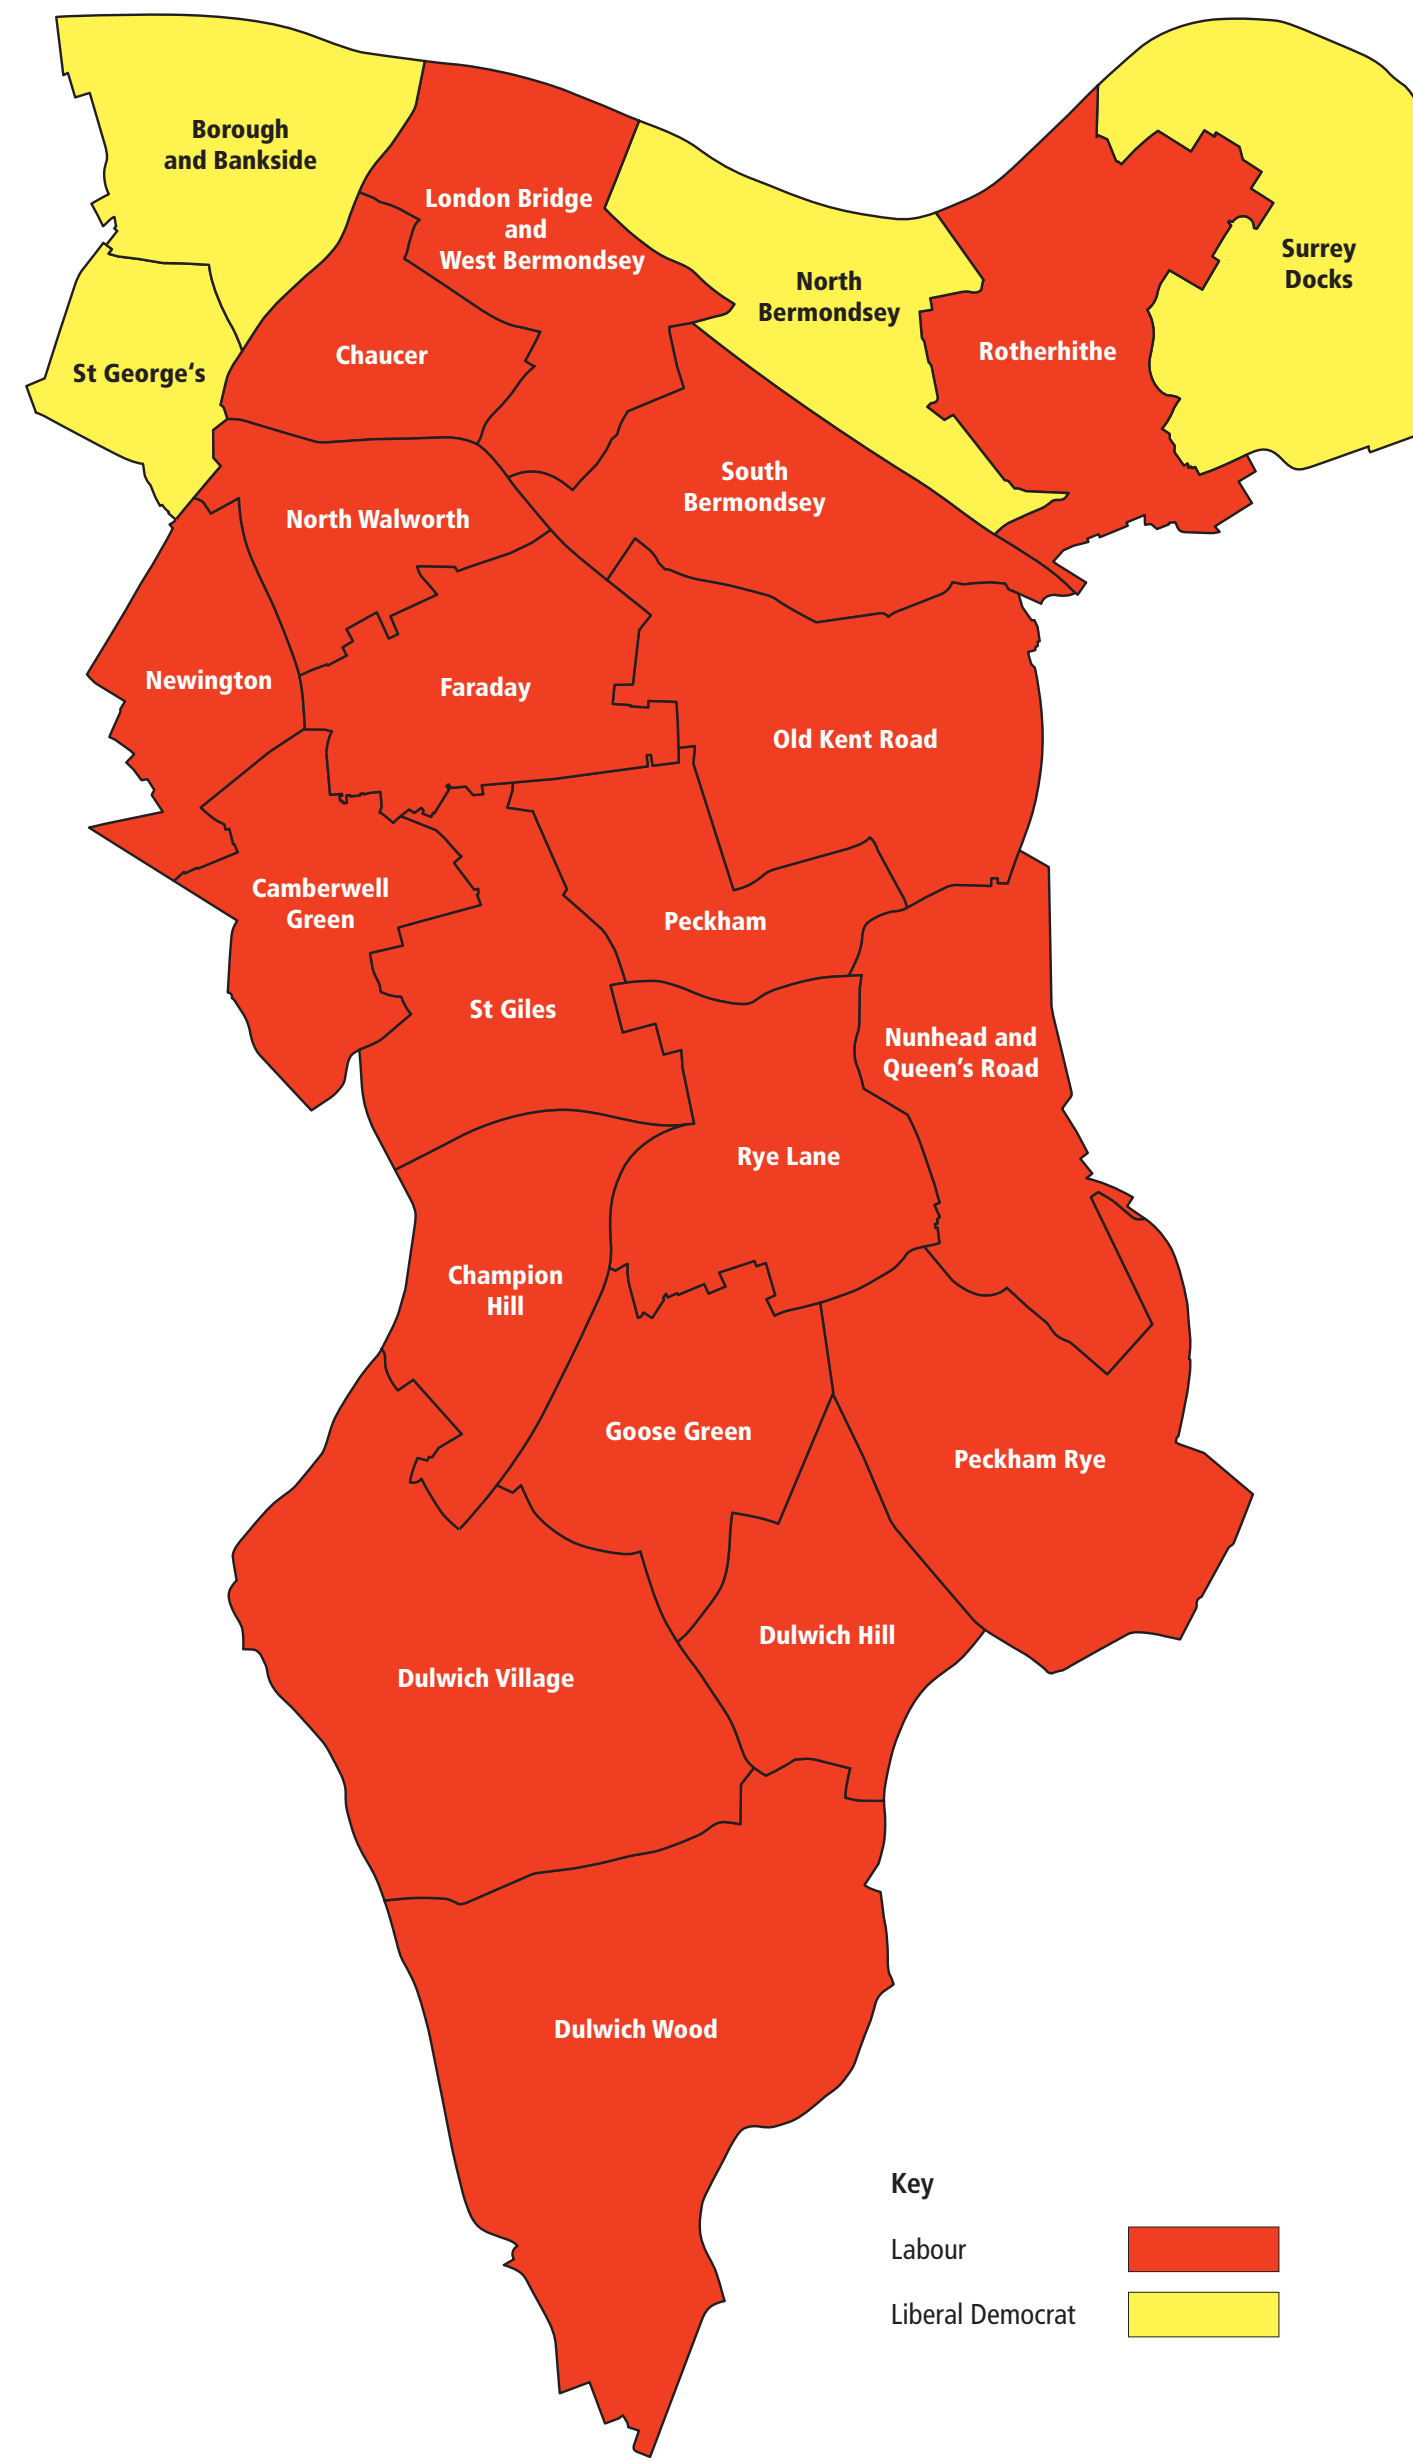

Mayor and Deputy Mayor

Leader and Deputy Leader

Cabinet

Deputy Cabinet

Corporate Management Team

February 2024

Councillors

Champion Hill

Chaucer

Dulwich Hill

Dulwich Village

Dulwich Wood

Borough and Bankside

Faraday

Camberwell Green

Goose Green

London Bridge and West Bermondsey

Newington

North Bermondsey

North Walworth

Nunhead and Queen's Road

Peckham Rye

Rotherhithe

Rye Lane

South Bermondsey

St George's

St Giles

Surrey Docks